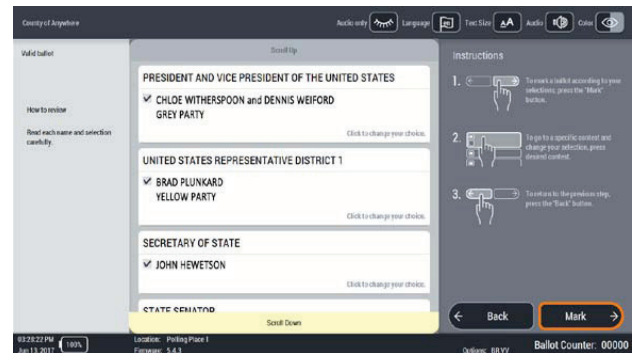

Engineered Simplicity

- Designed to be plug-and-play, making it easier for poll workers to understand and set up.
- Intuitive 19" touchscreen for easy navigation.
- Reads single and double-sided ballots in all four orientations.
- Safely stores and tabulates hand-marked ballots and ballots marked using the ImageCast® X.

Universal Voting Technology

- Optional integrated ADA compliant configurations, providing all voters with privacy and independence.
- Everyone uses the same ballot on the same machine, eliminating the use of multiple machines when voting.
- A library of human-hand marks and writing is used to mark ballots, further protecting voter privacy.

ACCESSIBILITY OPTIONS

Accessible Marking Solutions

Accessible, audio-visual ballot marking interface, supporting a range of assistive input devices, including ATI (Audio-Tactile Interface), sip-and-puff, paddles, etc., that can be used simultaneously with the touchscreen display on the ImageCast® Evolution.