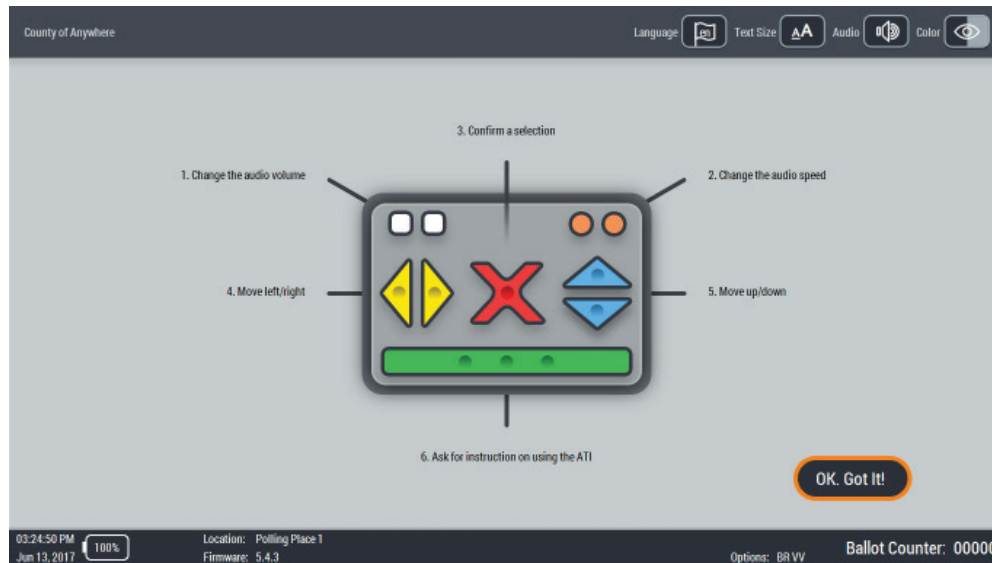

ACCESSIBILITY OPTIONS

Accessible Marking Solutions

Accessible, audio-visual ballot marking interface, supporting a range of assistive input devices, including ATI (Audio-Tactile Interface), sip-and-puff, paddles, etc., that can be used simultaneously with the touchscreen display on the ImageCast® Evolution.

The ImageCast® Evolution can continuously scan ballots while the optional secondary display is used for an accessible voting session.